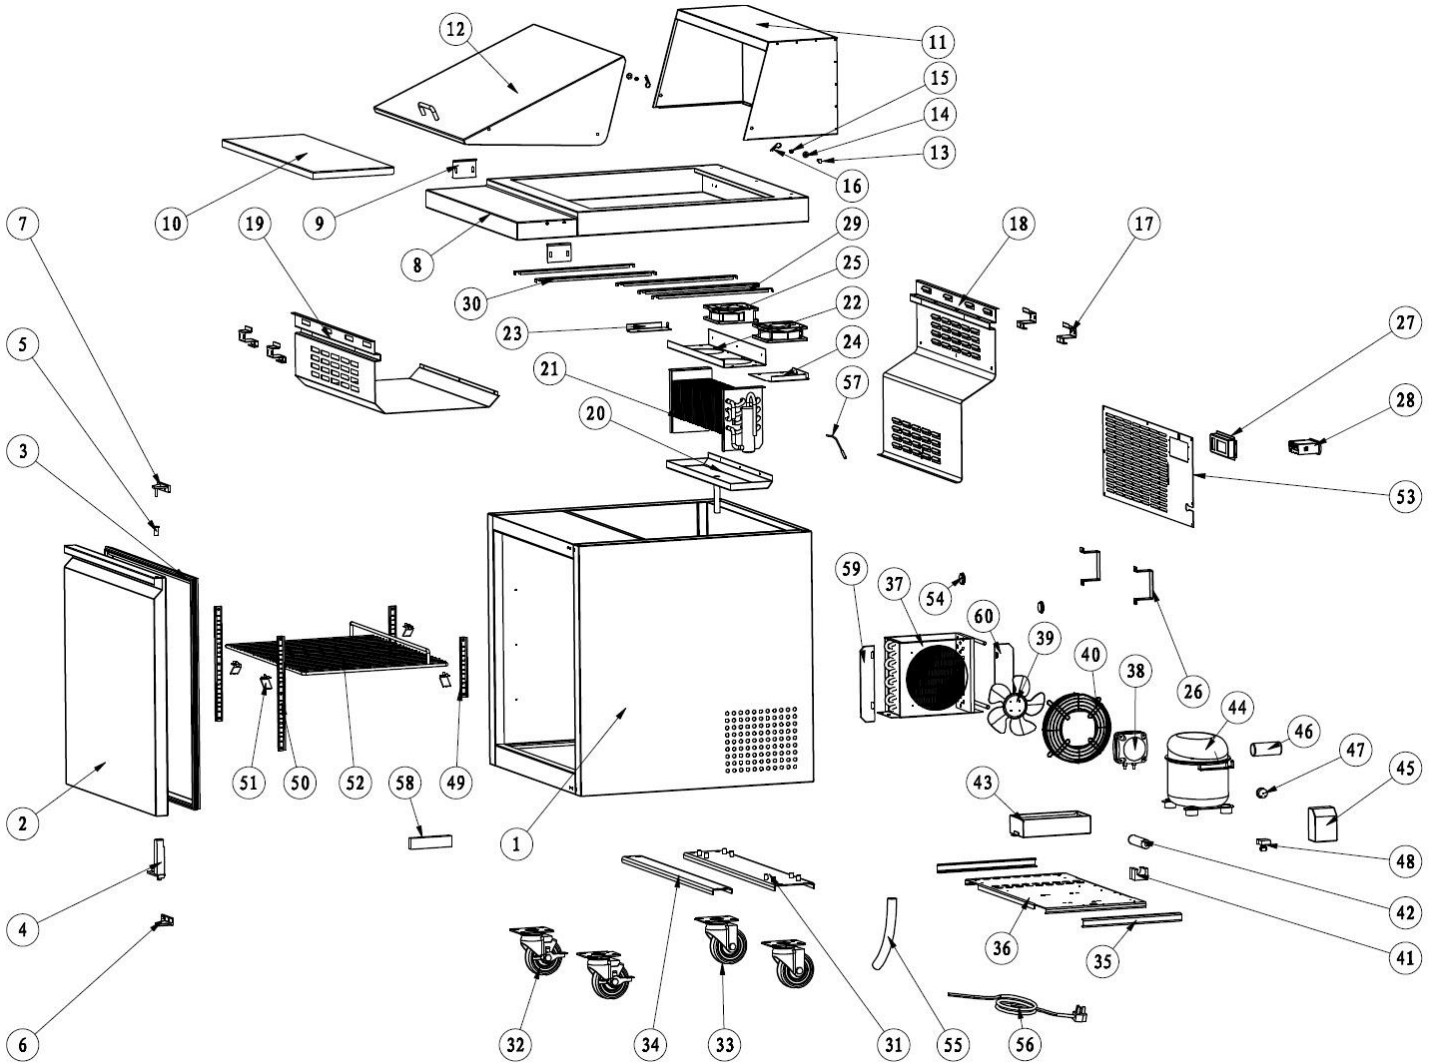

COMMERCIAL

PREP TABLE

**KCST27.8-HC - PNC 738066
KCMT27.12-HC - PNC 738070**

Nr.	PARTS description English	Q.ty	Factory Parts Code only for internal use		ELECTROLUX PARTS CODE	
			738066	738070	738066	738070
1	CABINET	1	N/A	N/A	N/A	N/A
2	DOOR	1	S101		0US888	
3	GASKET	1	S102		0USA23	
4	SPRING HINGE	1	CFD1RR-06		5304486388	
5	HINGE AXIS	2	27R03		0USAF5	
6	BOTTOM RIGHT HINGE	1	27R04		0USAG8	
7	UPPER RIGHT HINGE	1	27R05		0USAH3	
8	TOP BOARD	1	N/A		N/A	
9	FIXER FOR CUTTING BOARD	2	P106		0US650	
10	CUTTING BOARD	1	S103	M101	0US634	0US635
11	BACK COVER	1	S104	M102	0USAK2	0USAK3
12	LID	1	S105	M103	0USAQ6	0USAQ7
13	DOWEL	2	S106		0USAF2	
14	PLASTIC BOLT	2				
15	NUT	2				
16	SPLIT PIN	2				
17	AIR DUCT SUPPORT	4	S107		0USBQ2	
18	EVAPORATOR COVER	1	S108		0US856	
19	AIR RETURN COVER	1	S109			
20	INNER DRAIN PAN	1	27R12		0USB07	
21	EVAPORATOR	1	S110		0US962	
22	FAN MOTOR INSTALLATION PANEL	1	S111		5304486376	
23	LEFT CLAPBOARD OF EVAPORATOR	1	S112			
24	RIGHT CLAPBOARD OF EVAPORATOR	1	S113			
25	EVAPORATOR FAN MOTOR	1&2	CFD1RR-23		5304486375	
26	STAND OFF BRACKET	2	27R10		0US672	
27	THERMOSTAT INSTALLATION BOX	1	27R09		0US808	
28	THERMOSTAT	1	CFD1RR-24		5304486371	
29	PAN BRACKET-15mm	2	S114		0US652	
30	PAN BRACKET-25mm	3	S115		0US659	
31	CASTOR SUPPORT	1	S116			
32	4" CASTOR WITH BRAKE	2	CFD1RR-32		5304486088	
33	4" CASTOR	2	CFD1RR-33		5304486088	
34	ASSEMBLING PANEL SUPPORT	1				
35	COMPRESSOR UNIT TRACK	2	S117			
36	COMPRESSOR UNIT INSTALLATION BOARD	1	27R15		0US615	
37	3R8K200L CONDENSER	1	SCL1-HC-1			
38	CONDENSER FAN MOTOR	1	25832		5304486377	
39	CONDENSER FAN MOTOR BLADE	1	25837		5304486380	
40	CONDENSER FAN COVER	1	25833		5304486381	
41	FILTER FIXER	1	CFD1RR-44			
42	FILTER	1	25834		5304486382	
43	OUTER DRAIN PAN	1	27R16		0USB24	
44	R290 COMPRESSOR (EM2X3117U (NEW)) USED FOR R290 REFRIGERANT	1	CFD1RR-HC-1		0USD04	
45	SPLICE BOX	1	CFD1RR-47-01			
46	START CAPACITOR	1				
47	OVERLOAD PROTECTOR	1				
48	STARTER	1				